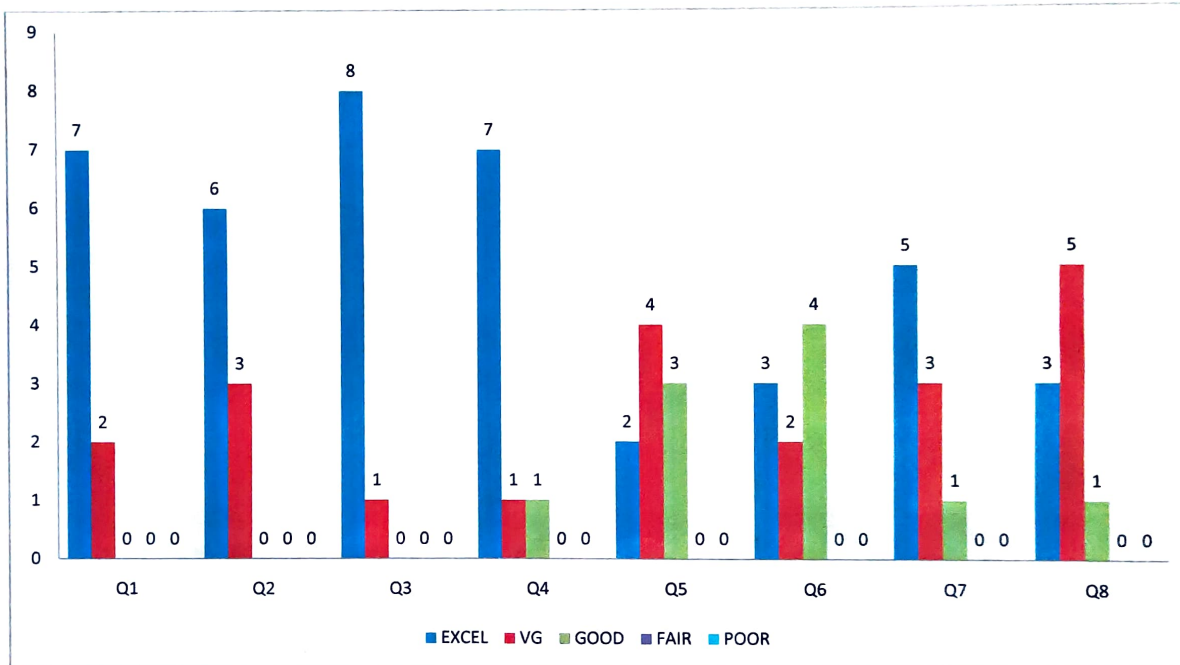

NPR College of Engineering & Technology

NPR Nagar, Natham, Dindigul - 624401, Tamil Nadu, India.
Approved by AICTE, New Delhi & Affiliated to Anna University, Chennai.
An ISO 9001:2015 Certified Institution.
Phone No: 04544- 246 500, 246501, 246502.

Website : www.nprcolleges.org, www.nprcet.org, Email nprcetprincipal@nprcolleges.org

Employer Feedback – From 18/12/2020 To 21/01/2021