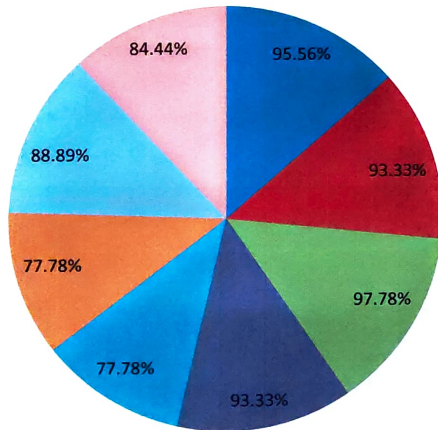

NPR College of Engineering & Technology

NPR Nagar, Natham, Dindigul - 624401, Tamil Nadu, India.
Approved by AICTE, New Delhi & Affiliated to Anna University, Chennai.

An ISO 9001:2015 Certified Institution.

Phone No: 04544- 246 500, 246501, 246502.

Website : www.nprcolleges.org, www.nprcet.org, Email nprcetprincipal@nprcolleges.org

Percentage