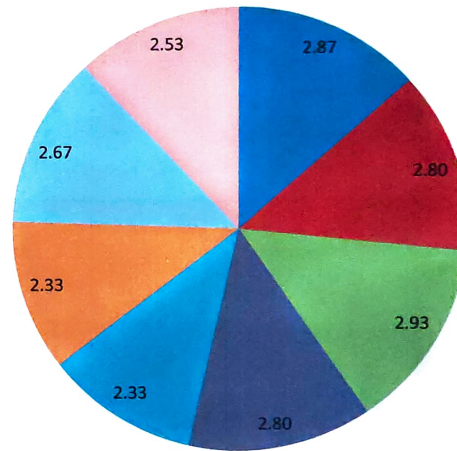

3-Scale Index

Employer Feedback – From 18/12/2020 To 21/01/2021